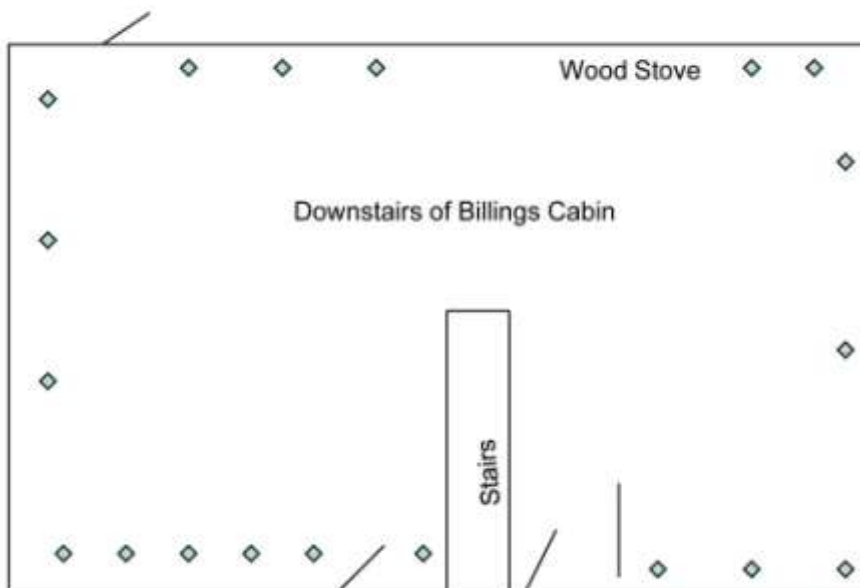

BILLINGS CABIN

Features

- Front porch with tables and benches
- Wood burning stove
- Large open floor for meetings and games

Bed Count—30

- Downstairs main room—7 singles
- Downstairs secondary room—13 singles
- Upstairs room to the right—8 singles
- Upstairs room to the left—12 singles

Billings Cabin ◇ = Single Bed