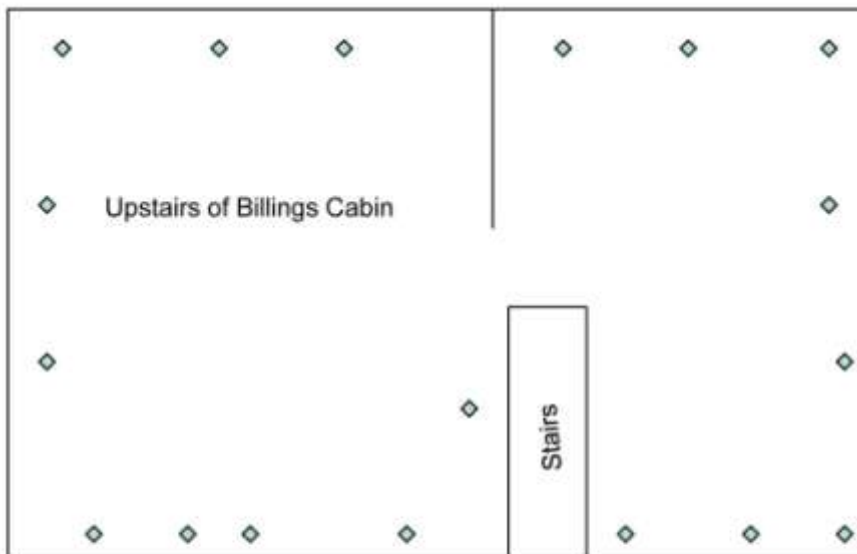

BILLINGS CABIN

Features

- Front porch with tables and benches
- Wood burning stove
- Large open floor for meetings and games

Bed Count—30

- Downstairs main room—7 singles
- Downstairs secondary room—13 singles
- Upstairs room to the right—8 singles
- Upstairs room to the left—12 singles

Billings Cabin ◇ = Single Bed