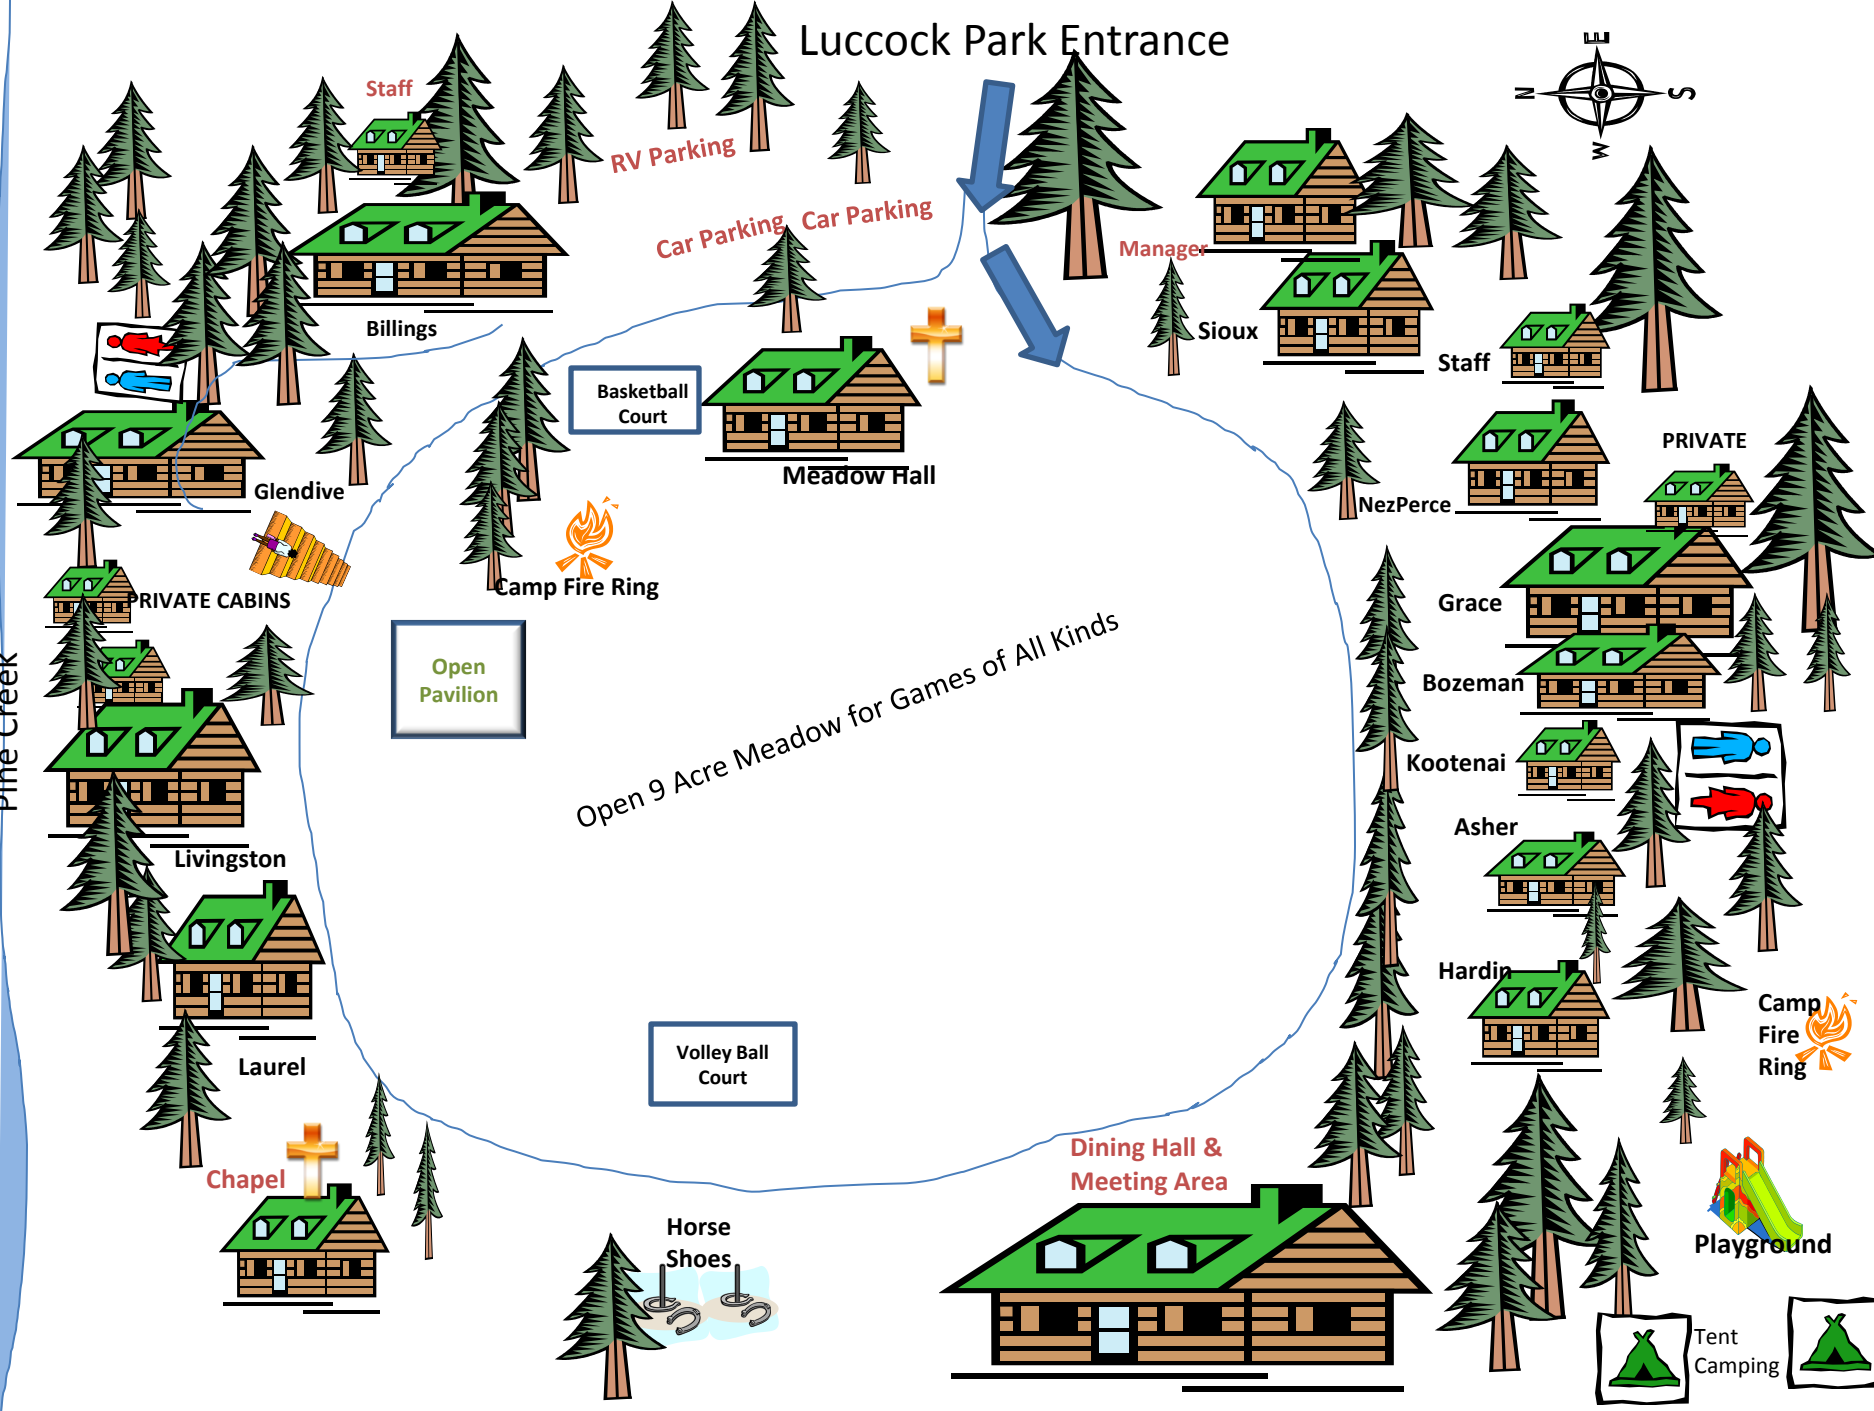

# Luccock Park Entrance

Pine Creek

RV Parking

Car Parking Car Parking

Staff

Billings

Glendive

PRIVATE CABINS

Livingston

Laurel

Chapel

Basketball Court

Meadow Hall

Open Pavilion

Camp Fire Ring

Volley Ball Court

Horse Shoes

Dining Hall & Meeting Area

Manager

Sioux

Staff

NezPerce

PRIVATE

Grace

Bozeman

Kootenai

Asher

Hardin

Camp Fire Ring

Playground

Tent Camping